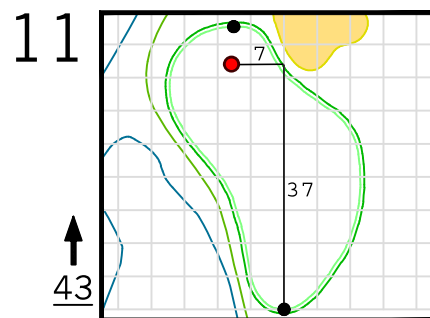

Round 1 Hole Locations

Thursday, 04/09/26

Green diagram grids represent 5 square yards. / Black dots represent green front and back. / Each tee tick mark represents 5 yards.