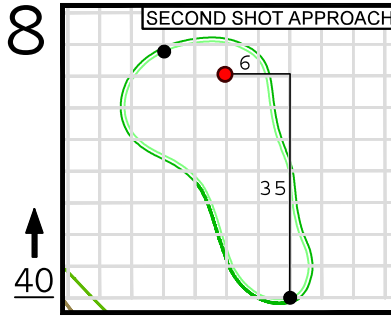

Round 1 Hole Locations

Thursday, 04/09/26

Green diagram grids represent 5 square yards. / Black dots represent green front and back. / Each tee tick mark represents 5 yards.