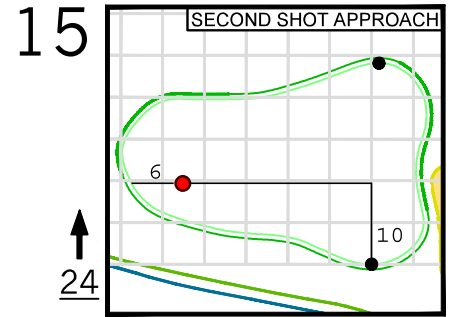

Round 1 Hole Locations

Thursday, 04/09/26

Green diagram grids represent 5 square yards. / Black dots represent green front and back. / Each tee tick mark represents 5 yards.