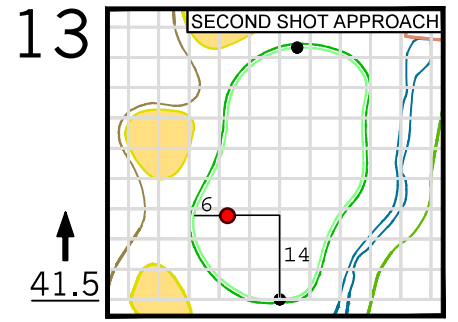

Round 1 Hole Locations

Thursday, 04/09/26

Green diagram grids represent 5 square yards. / Black dots represent green front and back. / Each tee tick mark represents 5 yards.