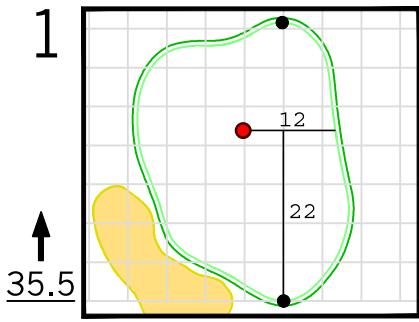

Round 1 Hole Locations

Thursday, 04/09/26

Green diagram grids represent 5 square yards. / Black dots represent green front and back. / Each tee tick mark represents 5 yards.