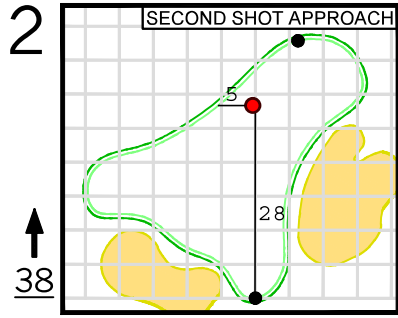

Round 1 Hole Locations

Thursday, 04/09/26

Green diagram grids represent 5 square yards. / Black dots represent green front and back. / Each tee tick mark represents 5 yards.