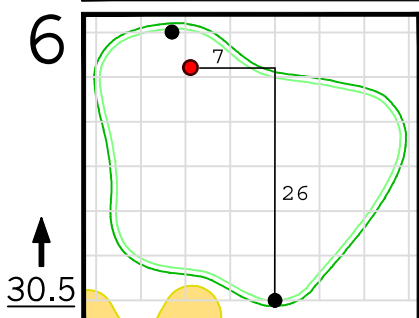

Round 1 Hole Locations

Thursday, 04/09/26

Green diagram grids represent 5 square yards. / Black dots represent green front and back. / Each tee tick mark represents 5 yards.