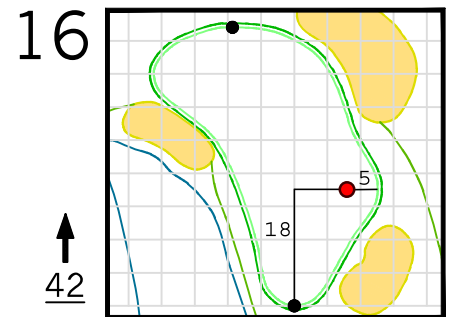

Round 1 Hole Locations

Thursday, 04/09/26

Green diagram grids represent 5 square yards. / Black dots represent green front and back. / Each tee tick mark represents 5 yards.