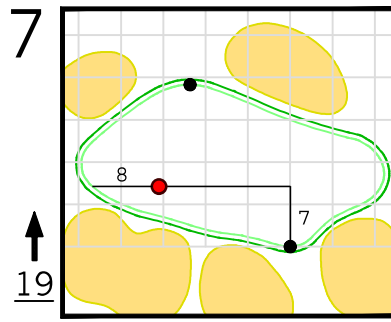

Round 1 Hole Locations

Thursday, 04/09/26

Green diagram grids represent 5 square yards. / Black dots represent green front and back. / Each tee tick mark represents 5 yards.