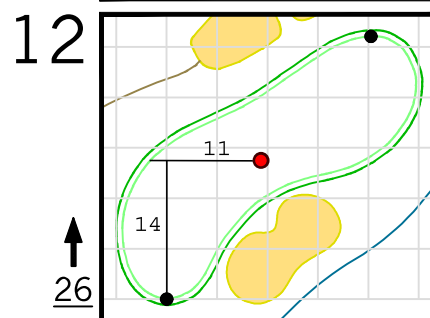

Round 1 Hole Locations

Thursday, 04/09/26

Green diagram grids represent 5 square yards. / Black dots represent green front and back. / Each tee tick mark represents 5 yards.