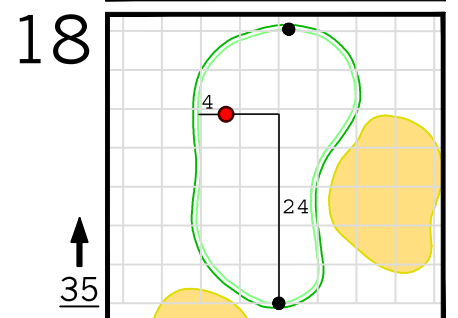

Round 1 Hole Locations

Thursday, 04/09/26

Green diagram grids represent 5 square yards. / Black dots represent green front and back. / Each tee tick mark represents 5 yards.